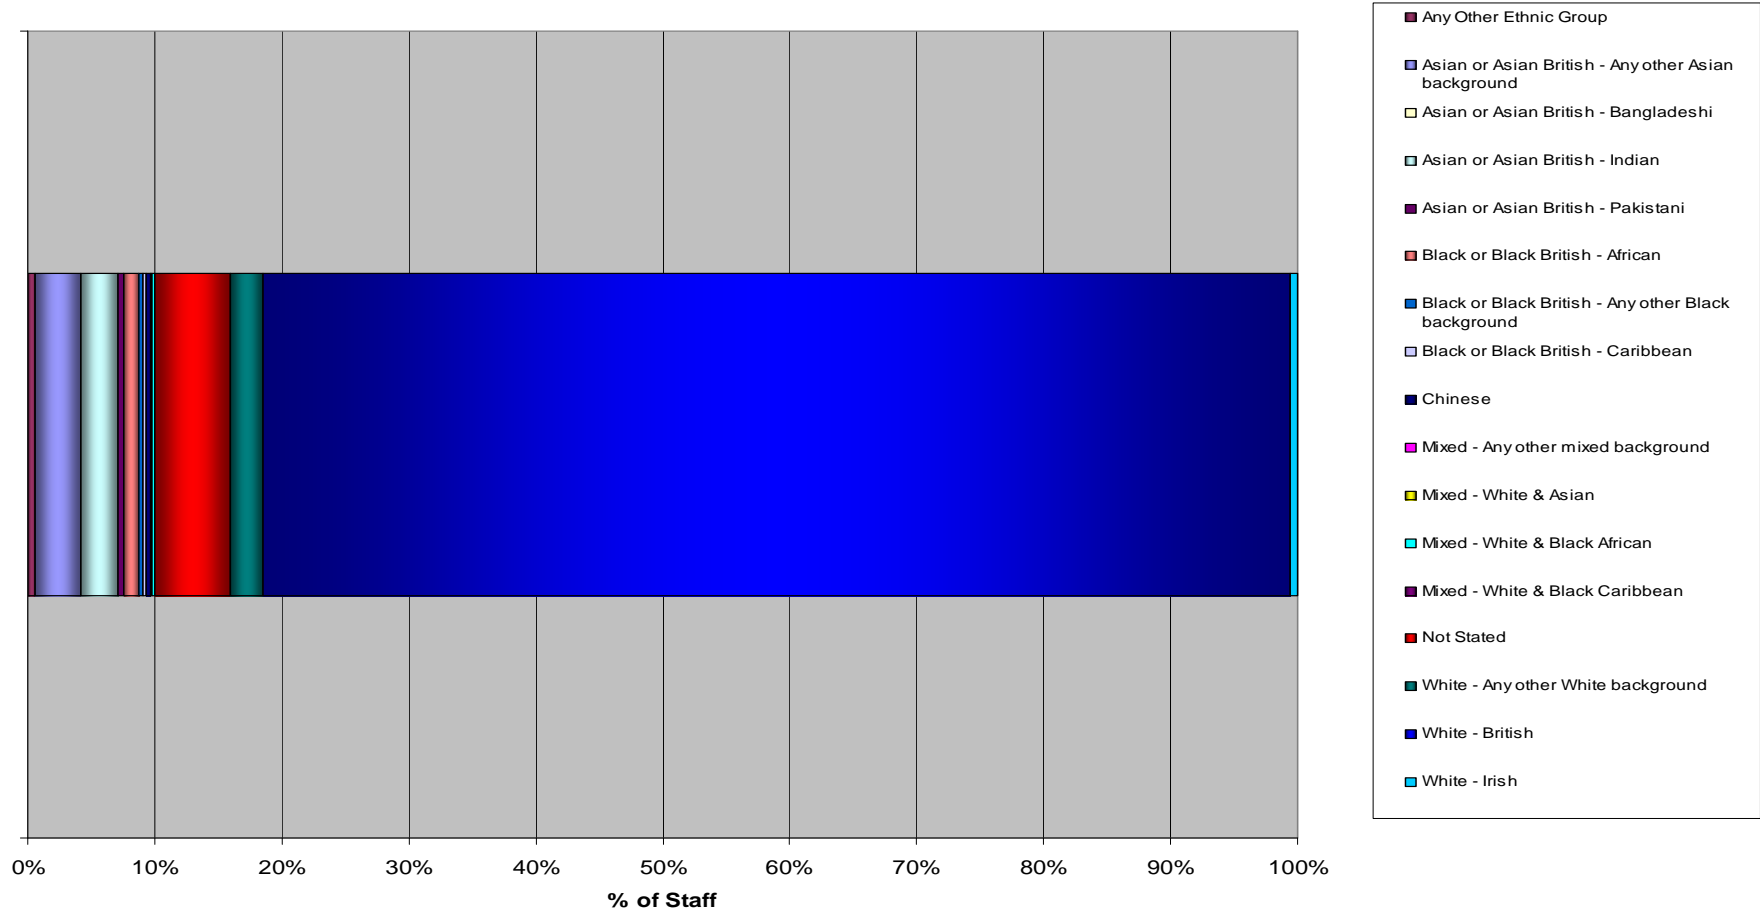

### Great Western Hospitals NHS Foundation Trust Staff Ethnic Origins as at August 2009

Great Western Hospitals NHS Foundation Trust Staff Gender Split as at August 2009

<b>Great Western Hospitals NHS Foundation Trust</b>	
<b>Staff as at August 2009</b>	<b>Headcount</b>
Staff Declaring Themselves Disabled	4
Staff Not Declaring Themselves Disabled	3170
<b>Total</b>	<b>3174</b>