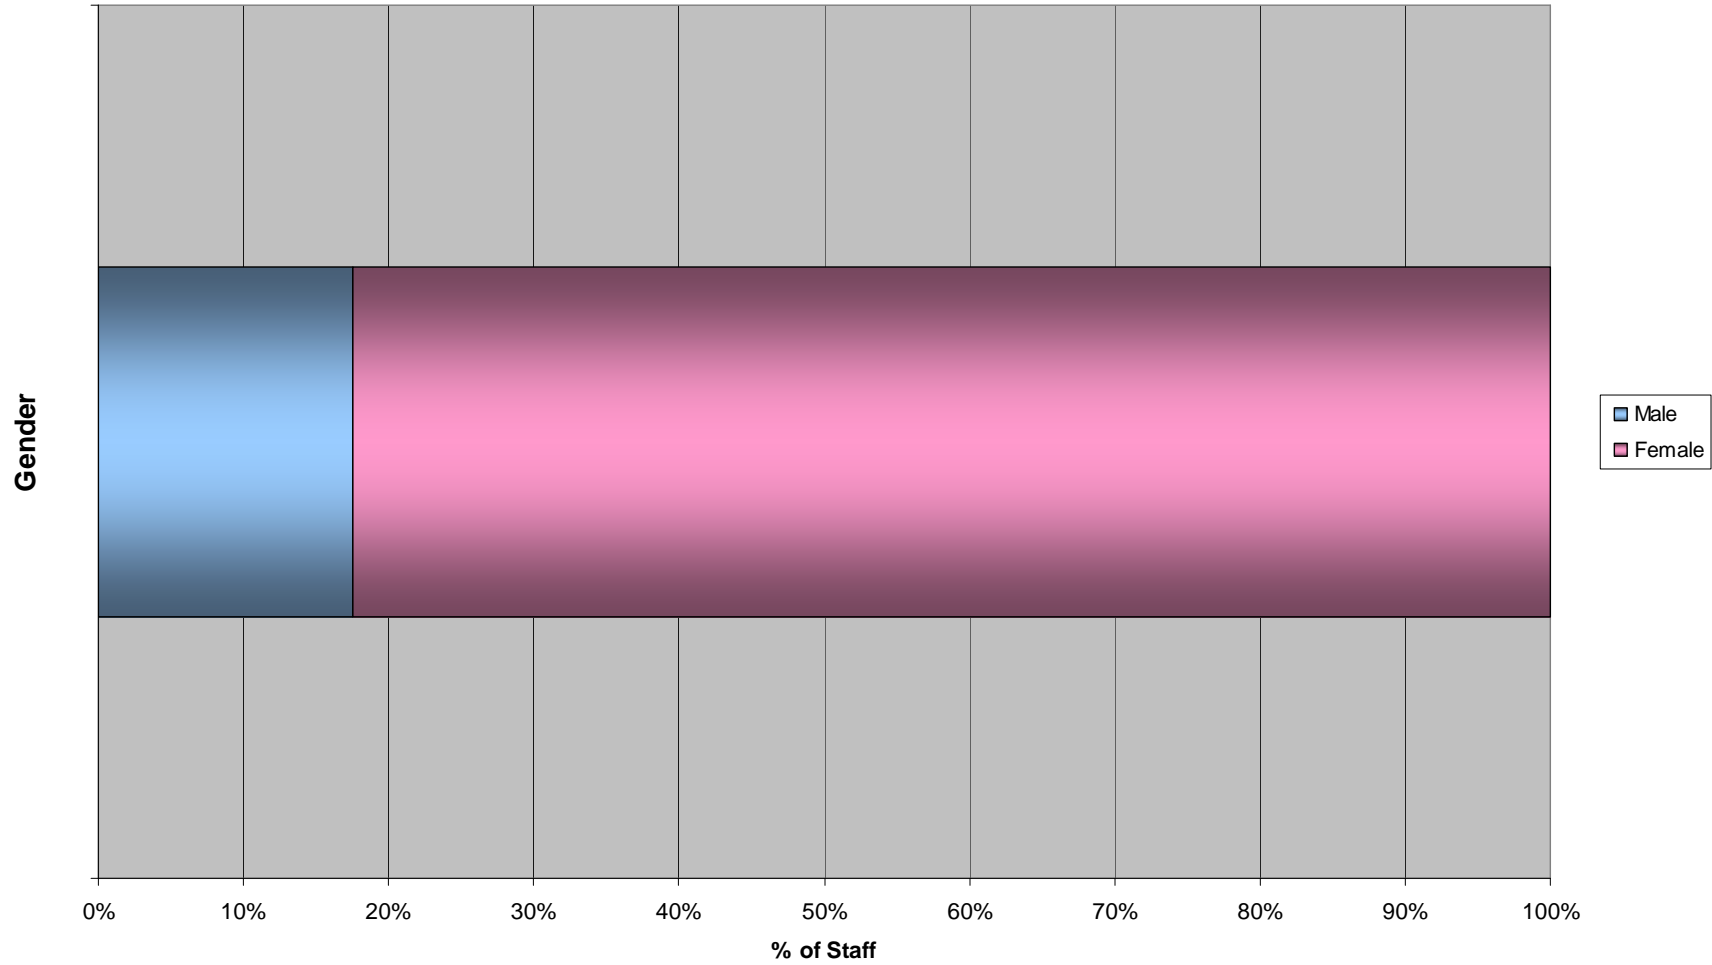

### Great Western Hospitals NHS Foundation Trust Staff Ethnic Origins as at August 2009

Great Western Hospitals NHS Foundation Trust Staff Gender Split as at August 2009

<b>Great Western Hospitals NHS Foundation Trust</b>	
<b>Staff as at August 2009</b>	<b>Headcount</b>
Staff Declaring Themselves Disabled	4
Staff Not Declaring Themselves Disabled	3170
<b>Total</b>	<b>3174</b>